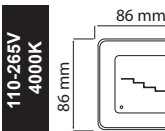

Kutu içi adet	1
Koli içi adet	100
Koli ağırlığı (N/B) Kg.	11,57 / 14,80
Koli m³	0,071