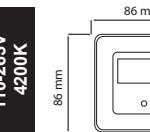

$ 10

2W 4200K

DIAMOND

079-026-0002

Kutu içi adet	1
Koli içi adet	100
Koli ağırlığı (N/B) Kg.	11,47 / 14,70
Koli m³	0,071